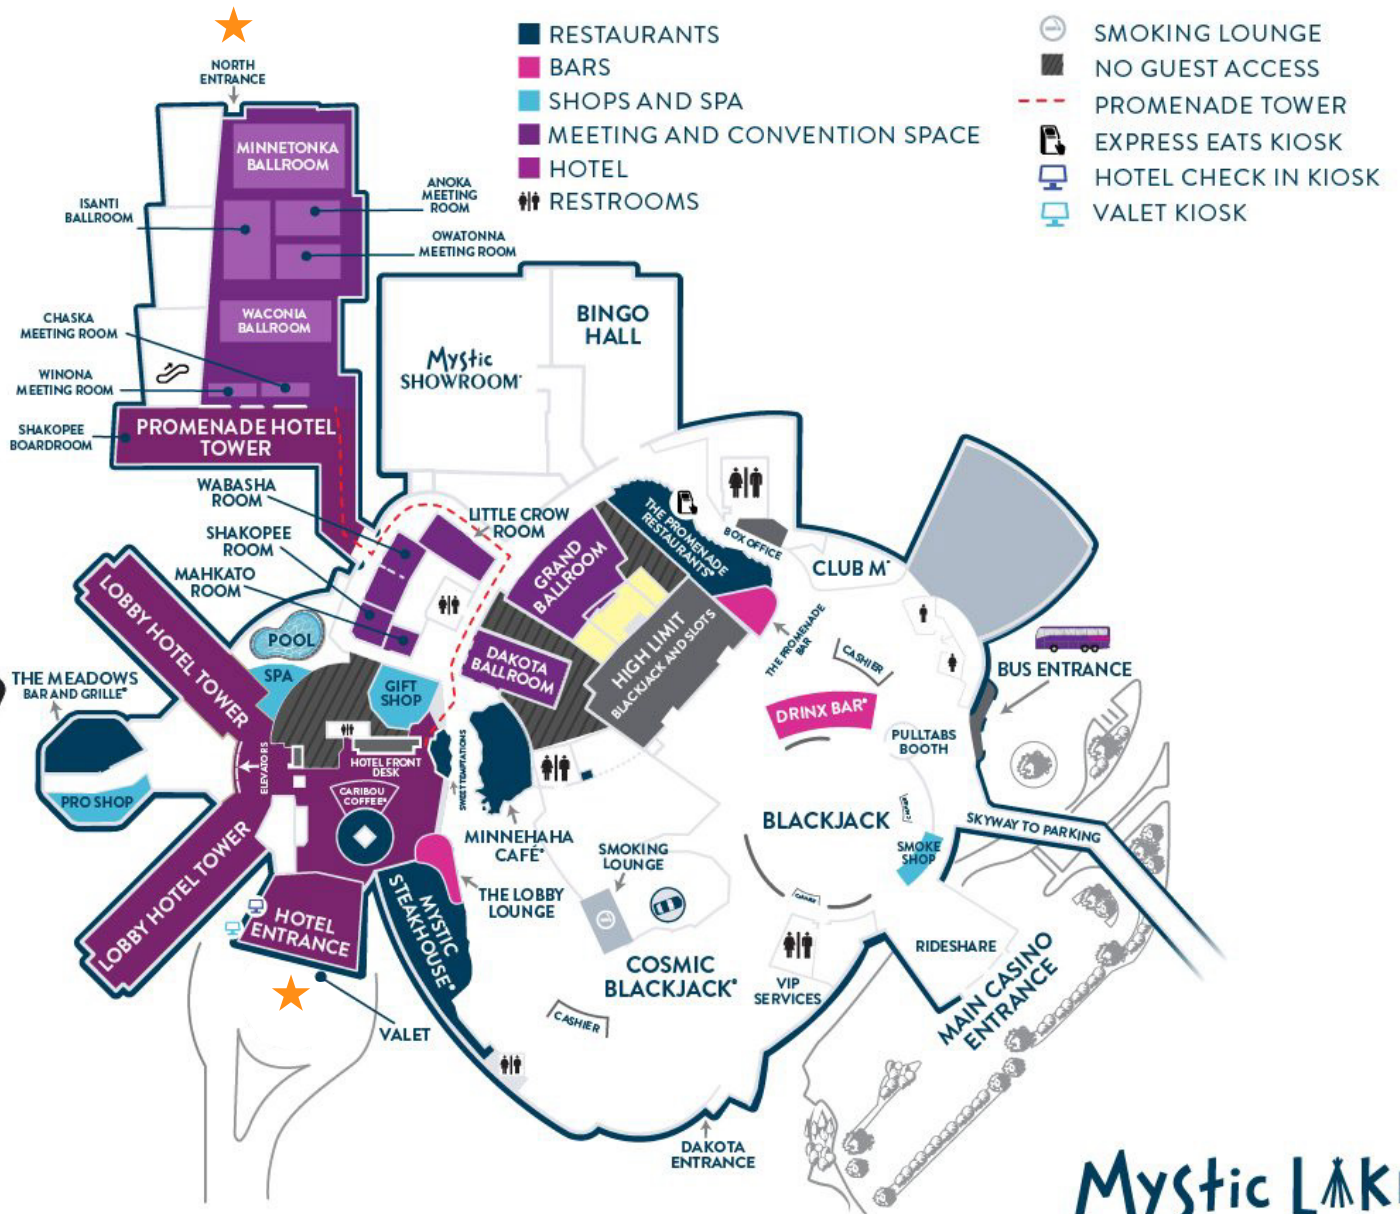

# MYSTIC LAKE CASINO HOTEL

## VENUE MAP

2400 MYSTIC LAKE BLVD.,  
PRIOR LAKE, MN 55372

Mystic Lake